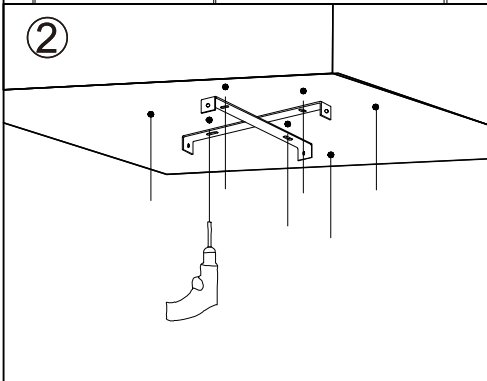

Azzardo®

LIGHTING

NAME: MARCO PENDANT 60 CCT WH + REMOTE CONTROL
NAME: MARCO PENDANT 60 CCT BK + REMOTE CONTROL
NAME: MARCO PENDANT 60 CCT GO + REMOTE CONTROL
NAME: MARCO PENDANT 80 CCT WH + REMOTE CONTROL
NAME: MARCO PENDANT 80 CCT BK + REMOTE CONTROL
NAME: MARCO PENDANT 80 CCT GO + REMOTE CONTROL

ITEM NO: AZ5043
ITEM NO: AZ5044
ITEM NO: AZ5045
ITEM NO: AZ5046
ITEM NO: AZ5047
ITEM NO: AZ5048