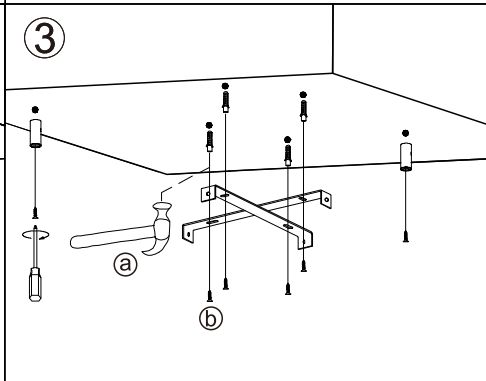

Azzardo®

LIGHTING

NAME: MARCO PENDANT 60 CCT WH + REMOTE CONTROL
NAME: MARCO PENDANT 60 CCT BK + REMOTE CONTROL
NAME: MARCO PENDANT 60 CCT GO + REMOTE CONTROL
NAME: MARCO PENDANT 80 CCT WH + REMOTE CONTROL
NAME: MARCO PENDANT 80 CCT BK + REMOTE CONTROL
NAME: MARCO PENDANT 80 CCT GO + REMOTE CONTROL

ITEM NO: AZ5043
ITEM NO: AZ5044
ITEM NO: AZ5045
ITEM NO: AZ5046
ITEM NO: AZ5047
ITEM NO: AZ5048