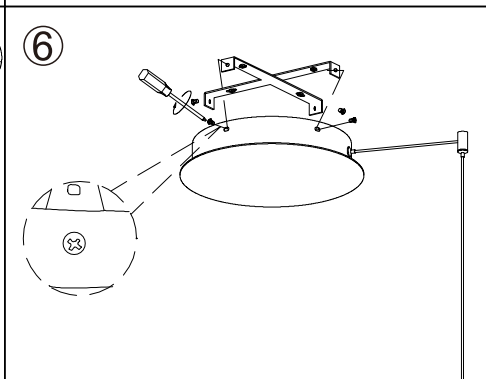

Azzardo®

LIGHTING

NAME: MARCO PENDANT 60 CCT WH + REMOTE CONTROL
NAME: MARCO PENDANT 60 CCT BK + REMOTE CONTROL
NAME: MARCO PENDANT 60 CCT GO + REMOTE CONTROL
NAME: MARCO PENDANT 80 CCT WH + REMOTE CONTROL
NAME: MARCO PENDANT 80 CCT BK + REMOTE CONTROL
NAME: MARCO PENDANT 80 CCT GO + REMOTE CONTROL

ITEM NO: AZ5043
ITEM NO: AZ5044
ITEM NO: AZ5045
ITEM NO: AZ5046
ITEM NO: AZ5047
ITEM NO: AZ5048