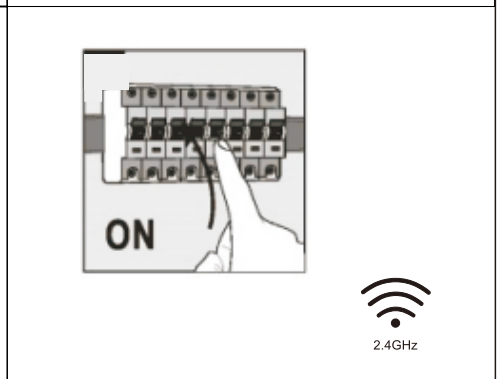

Azzardo®

LIGHTING

NAME: MARCO PENDANT 60 CCT WH + REMOTE CONTROL
NAME: MARCO PENDANT 60 CCT BK + REMOTE CONTROL
NAME: MARCO PENDANT 60 CCT GO + REMOTE CONTROL
NAME: MARCO PENDANT 80 CCT WH + REMOTE CONTROL
NAME: MARCO PENDANT 80 CCT BK + REMOTE CONTROL
NAME: MARCO PENDANT 80 CCT GO + REMOTE CONTROL

ITEM NO: AZ5043
ITEM NO: AZ5044
ITEM NO: AZ5045
ITEM NO: AZ5046
ITEM NO: AZ5047
ITEM NO: AZ5048