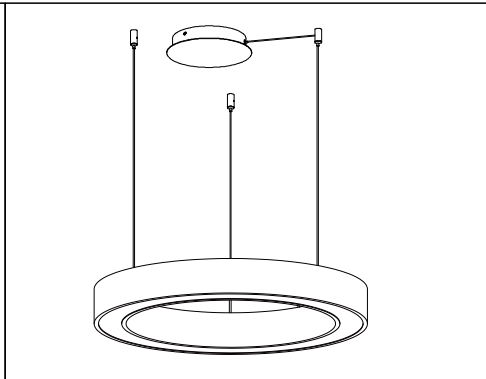

Azzardo®

LIGHTING

NAME: MARCO PENDANT 60 CCT WH + REMOTE CONTROL
 NAME: MARCO PENDANT 60 CCT BK + REMOTE CONTROL
 NAME: MARCO PENDANT 60 CCT GO + REMOTE CONTROL
 NAME: MARCO PENDANT 80 CCT WH + REMOTE CONTROL
 NAME: MARCO PENDANT 80 CCT BK + REMOTE CONTROL
 NAME: MARCO PENDANT 80 CCT GO + REMOTE CONTROL

ITEM NO: AZ5043
 ITEM NO: AZ5044
 ITEM NO: AZ5045
 ITEM NO: AZ5046
 ITEM NO: AZ5047
 ITEM NO: AZ5048

Azzardo®

LIGHTING

NAME: MARCO PENDANT 60 CCT WH + REMOTE CONTROL
 NAME: MARCO PENDANT 60 CCT BK + REMOTE CONTROL
 NAME: MARCO PENDANT 60 CCT GO + REMOTE CONTROL
 NAME: MARCO PENDANT 80 CCT WH + REMOTE CONTROL
 NAME: MARCO PENDANT 80 CCT BK + REMOTE CONTROL
 NAME: MARCO PENDANT 80 CCT GO + REMOTE CONTROL