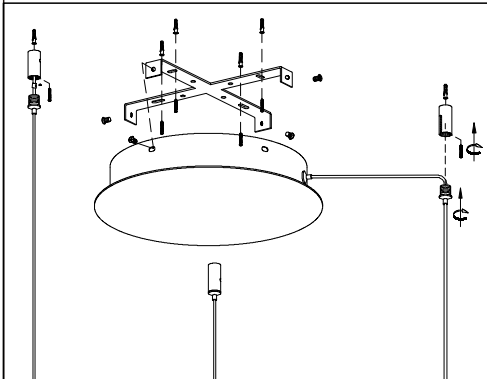

Azzardo®

LIGHTING

NAME: MARCO PENDANT 60 CCT WH + REMOTE CONTROL
 NAME: MARCO PENDANT 60 CCT BK + REMOTE CONTROL
 NAME: MARCO PENDANT 60 CCT GO + REMOTE CONTROL
 NAME: MARCO PENDANT 80 CCT WH + REMOTE CONTROL
 NAME: MARCO PENDANT 80 CCT BK + REMOTE CONTROL
 NAME: MARCO PENDANT 80 CCT GO + REMOTE CONTROL

ITEM NO: AZ5043
 ITEM NO: AZ5044
 ITEM NO: AZ5045
 ITEM NO: AZ5046
 ITEM NO: AZ5047
 ITEM NO: AZ5048

Azzardo®

LIGHTING

NAME: MARCO PENDANT 60 CCT WH + REMOTE CONTROL
 NAME: MARCO PENDANT 60 CCT BK + REMOTE CONTROL
 NAME: MARCO PENDANT 60 CCT GO + REMOTE CONTROL
 NAME: MARCO PENDANT 80 CCT WH + REMOTE CONTROL
 NAME: MARCO PENDANT 80 CCT BK + REMOTE CONTROL
 NAME: MARCO PENDANT 80 CCT GO + REMOTE CONTROL