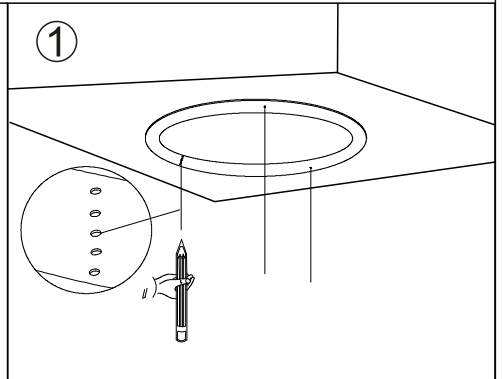

Azzardo®

LIGHTING

NAME: MARCO PENDANT 60 CCT WH + REMOTE CONTROL
NAME: MARCO PENDANT 60 CCT BK + REMOTE CONTROL
NAME: MARCO PENDANT 60 CCT GO + REMOTE CONTROL
NAME: MARCO PENDANT 80 CCT WH + REMOTE CONTROL
NAME: MARCO PENDANT 80 CCT BK + REMOTE CONTROL
NAME: MARCO PENDANT 80 CCT GO + REMOTE CONTROL

ITEM NO: AZ5043
ITEM NO: AZ5044
ITEM NO: AZ5045
ITEM NO: AZ5046
ITEM NO: AZ5047
ITEM NO: AZ5048