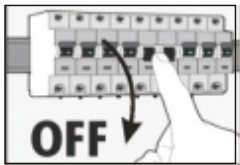

Azzardo®

LIGHTING

NAME: MARCO PENDANT 60 CCT WH + REMOTE CONTROL
NAME: MARCO PENDANT 60 CCT BK + REMOTE CONTROL
NAME: MARCO PENDANT 60 CCT GO + REMOTE CONTROL
NAME: MARCO PENDANT 80 CCT WH + REMOTE CONTROL
NAME: MARCO PENDANT 80 CCT BK + REMOTE CONTROL
NAME: MARCO PENDANT 80 CCT GO + REMOTE CONTROL

ITEM NO: AZ5043
ITEM NO: AZ5044
ITEM NO: AZ5045
ITEM NO: AZ5046
ITEM NO: AZ5047
ITEM NO: AZ5048