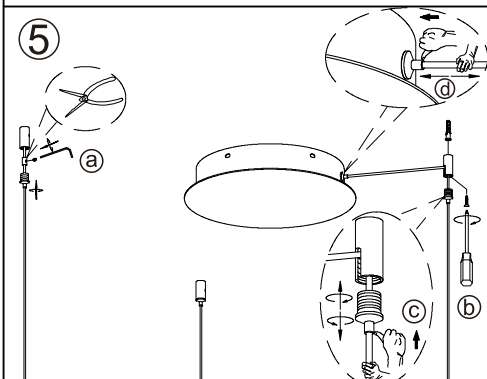

Azzardo®

LIGHTING

NAME: MARCO PENDANT 60 CCT WH + REMOTE CONTROL
NAME: MARCO PENDANT 60 CCT BK + REMOTE CONTROL
NAME: MARCO PENDANT 60 CCT GO + REMOTE CONTROL
NAME: MARCO PENDANT 80 CCT WH + REMOTE CONTROL
NAME: MARCO PENDANT 80 CCT BK + REMOTE CONTROL
NAME: MARCO PENDANT 80 CCT GO + REMOTE CONTROL

ITEM NO: AZ5043
ITEM NO: AZ5044
ITEM NO: AZ5045
ITEM NO: AZ5046
ITEM NO: AZ5047
ITEM NO: AZ5048