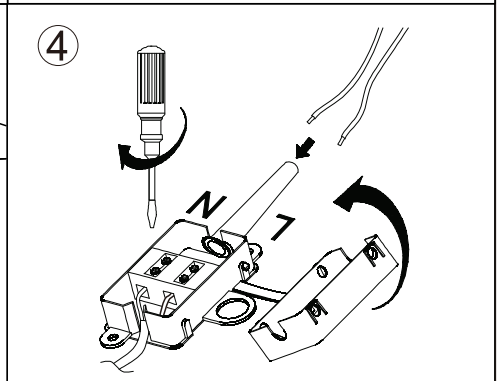

Azzardo®

LIGHTING

NAME: MARCO PENDANT 60 CCT WH + REMOTE CONTROL
NAME: MARCO PENDANT 60 CCT BK + REMOTE CONTROL
NAME: MARCO PENDANT 60 CCT GO + REMOTE CONTROL
NAME: MARCO PENDANT 80 CCT WH + REMOTE CONTROL
NAME: MARCO PENDANT 80 CCT BK + REMOTE CONTROL
NAME: MARCO PENDANT 80 CCT GO + REMOTE CONTROL

ITEM NO: AZ5043
ITEM NO: AZ5044
ITEM NO: AZ5045
ITEM NO: AZ5046
ITEM NO: AZ5047
ITEM NO: AZ5048